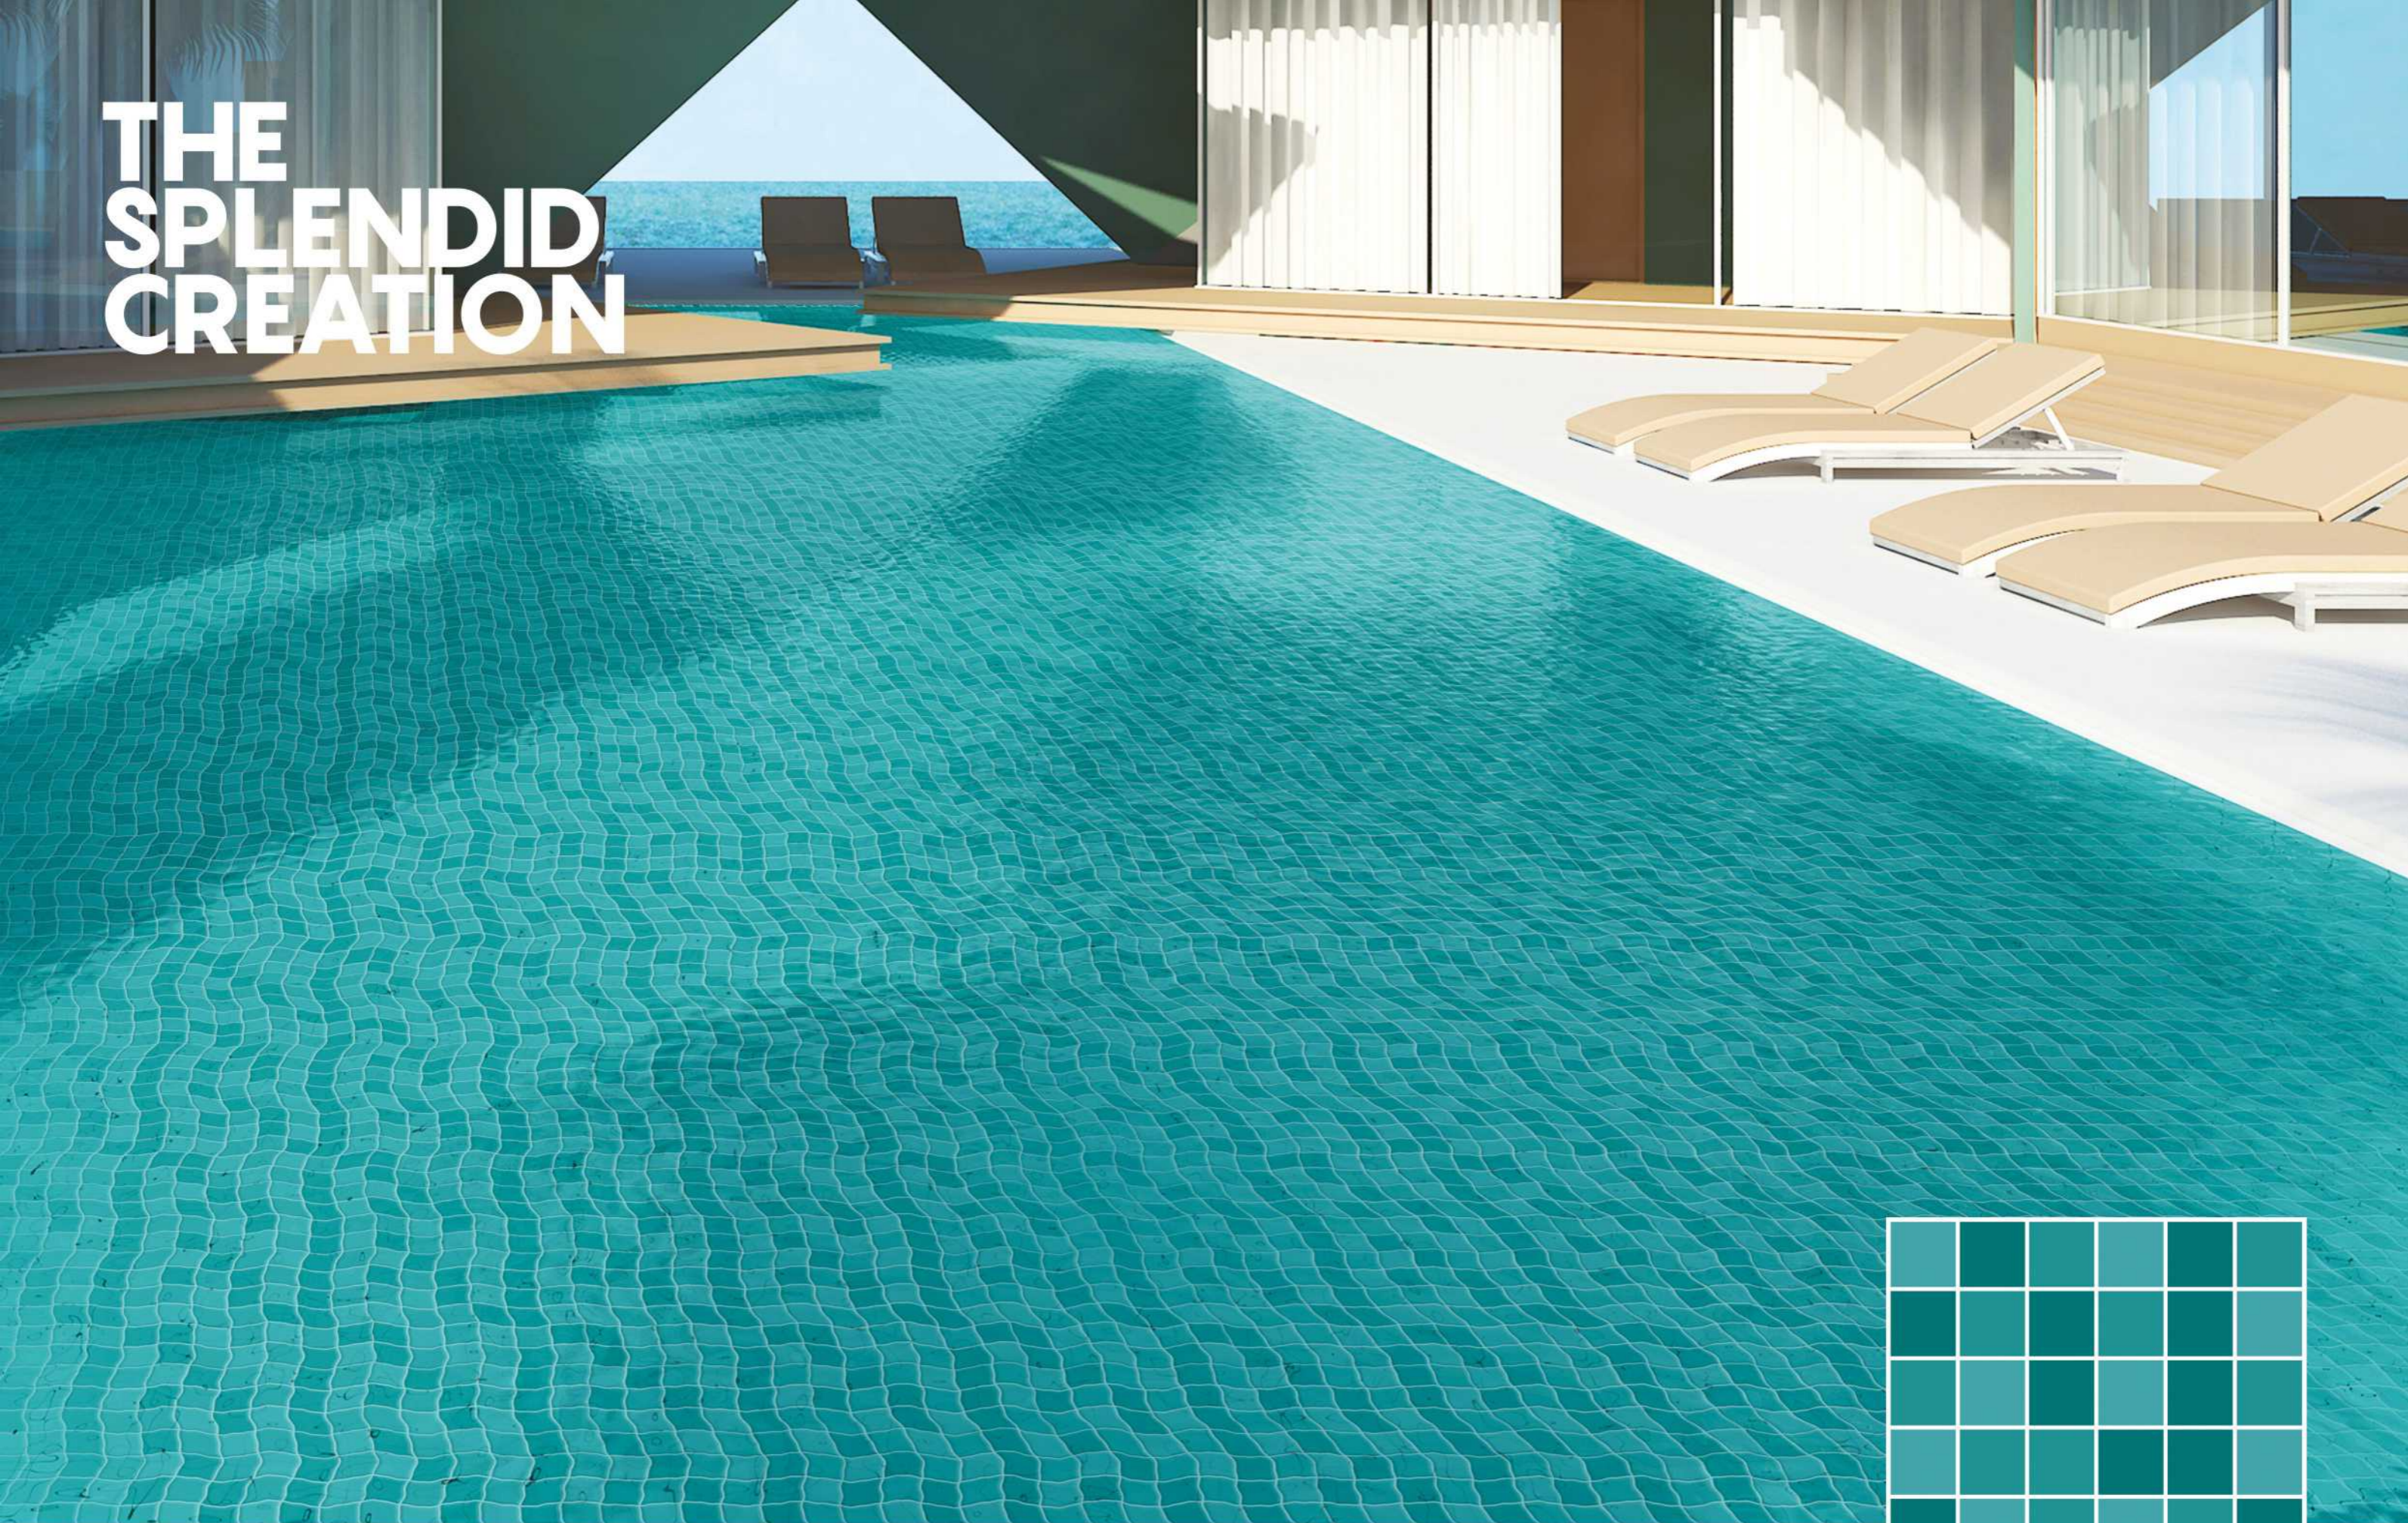

THE SPLENDID CREATION