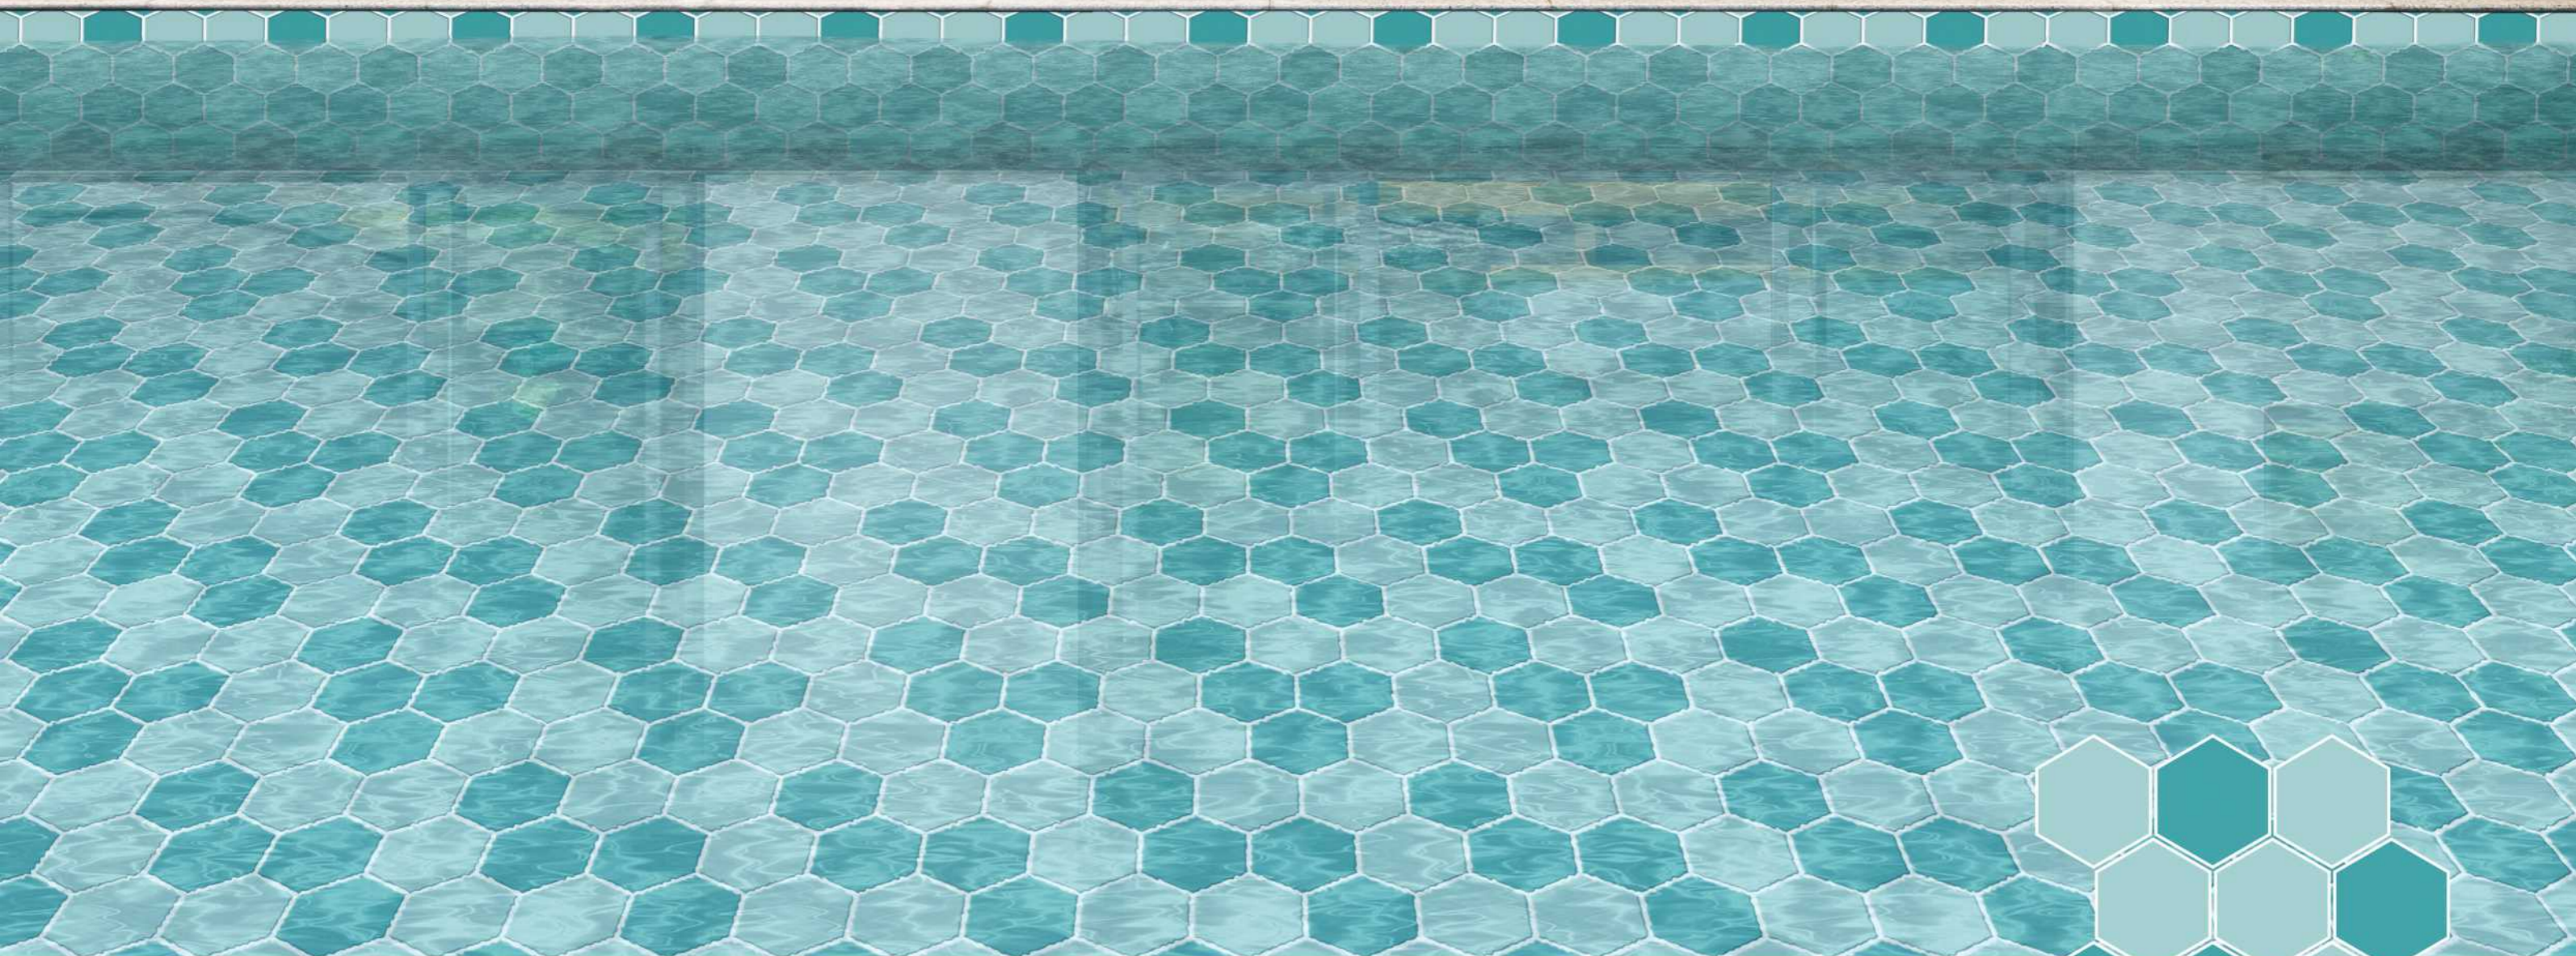

# THE UNTAMED LEGACY

URBANE

MX191011

URBANE

M 1913

Ideal for  
various styles and sizes,  
these surfaces are  
perfect for any kind  
and any size of  
swimming pool.

COLOR 

MATT

# THE EXCLUSIVE TONE

URBANE

M1913

URBANE

G/M 1915

G/M 1916

Ideal for various styles and sizes, these surfaces are perfect for any kind and any size of swimming pool.

COLOR 

# THE ATTRACTIVE SHADE

URBANE

MX191516

URBANE

G/M 1701

G/M 1703

G/M 1702

Ideal for various styles and sizes, these surfaces are perfect for any kind and any size of swimming pool.