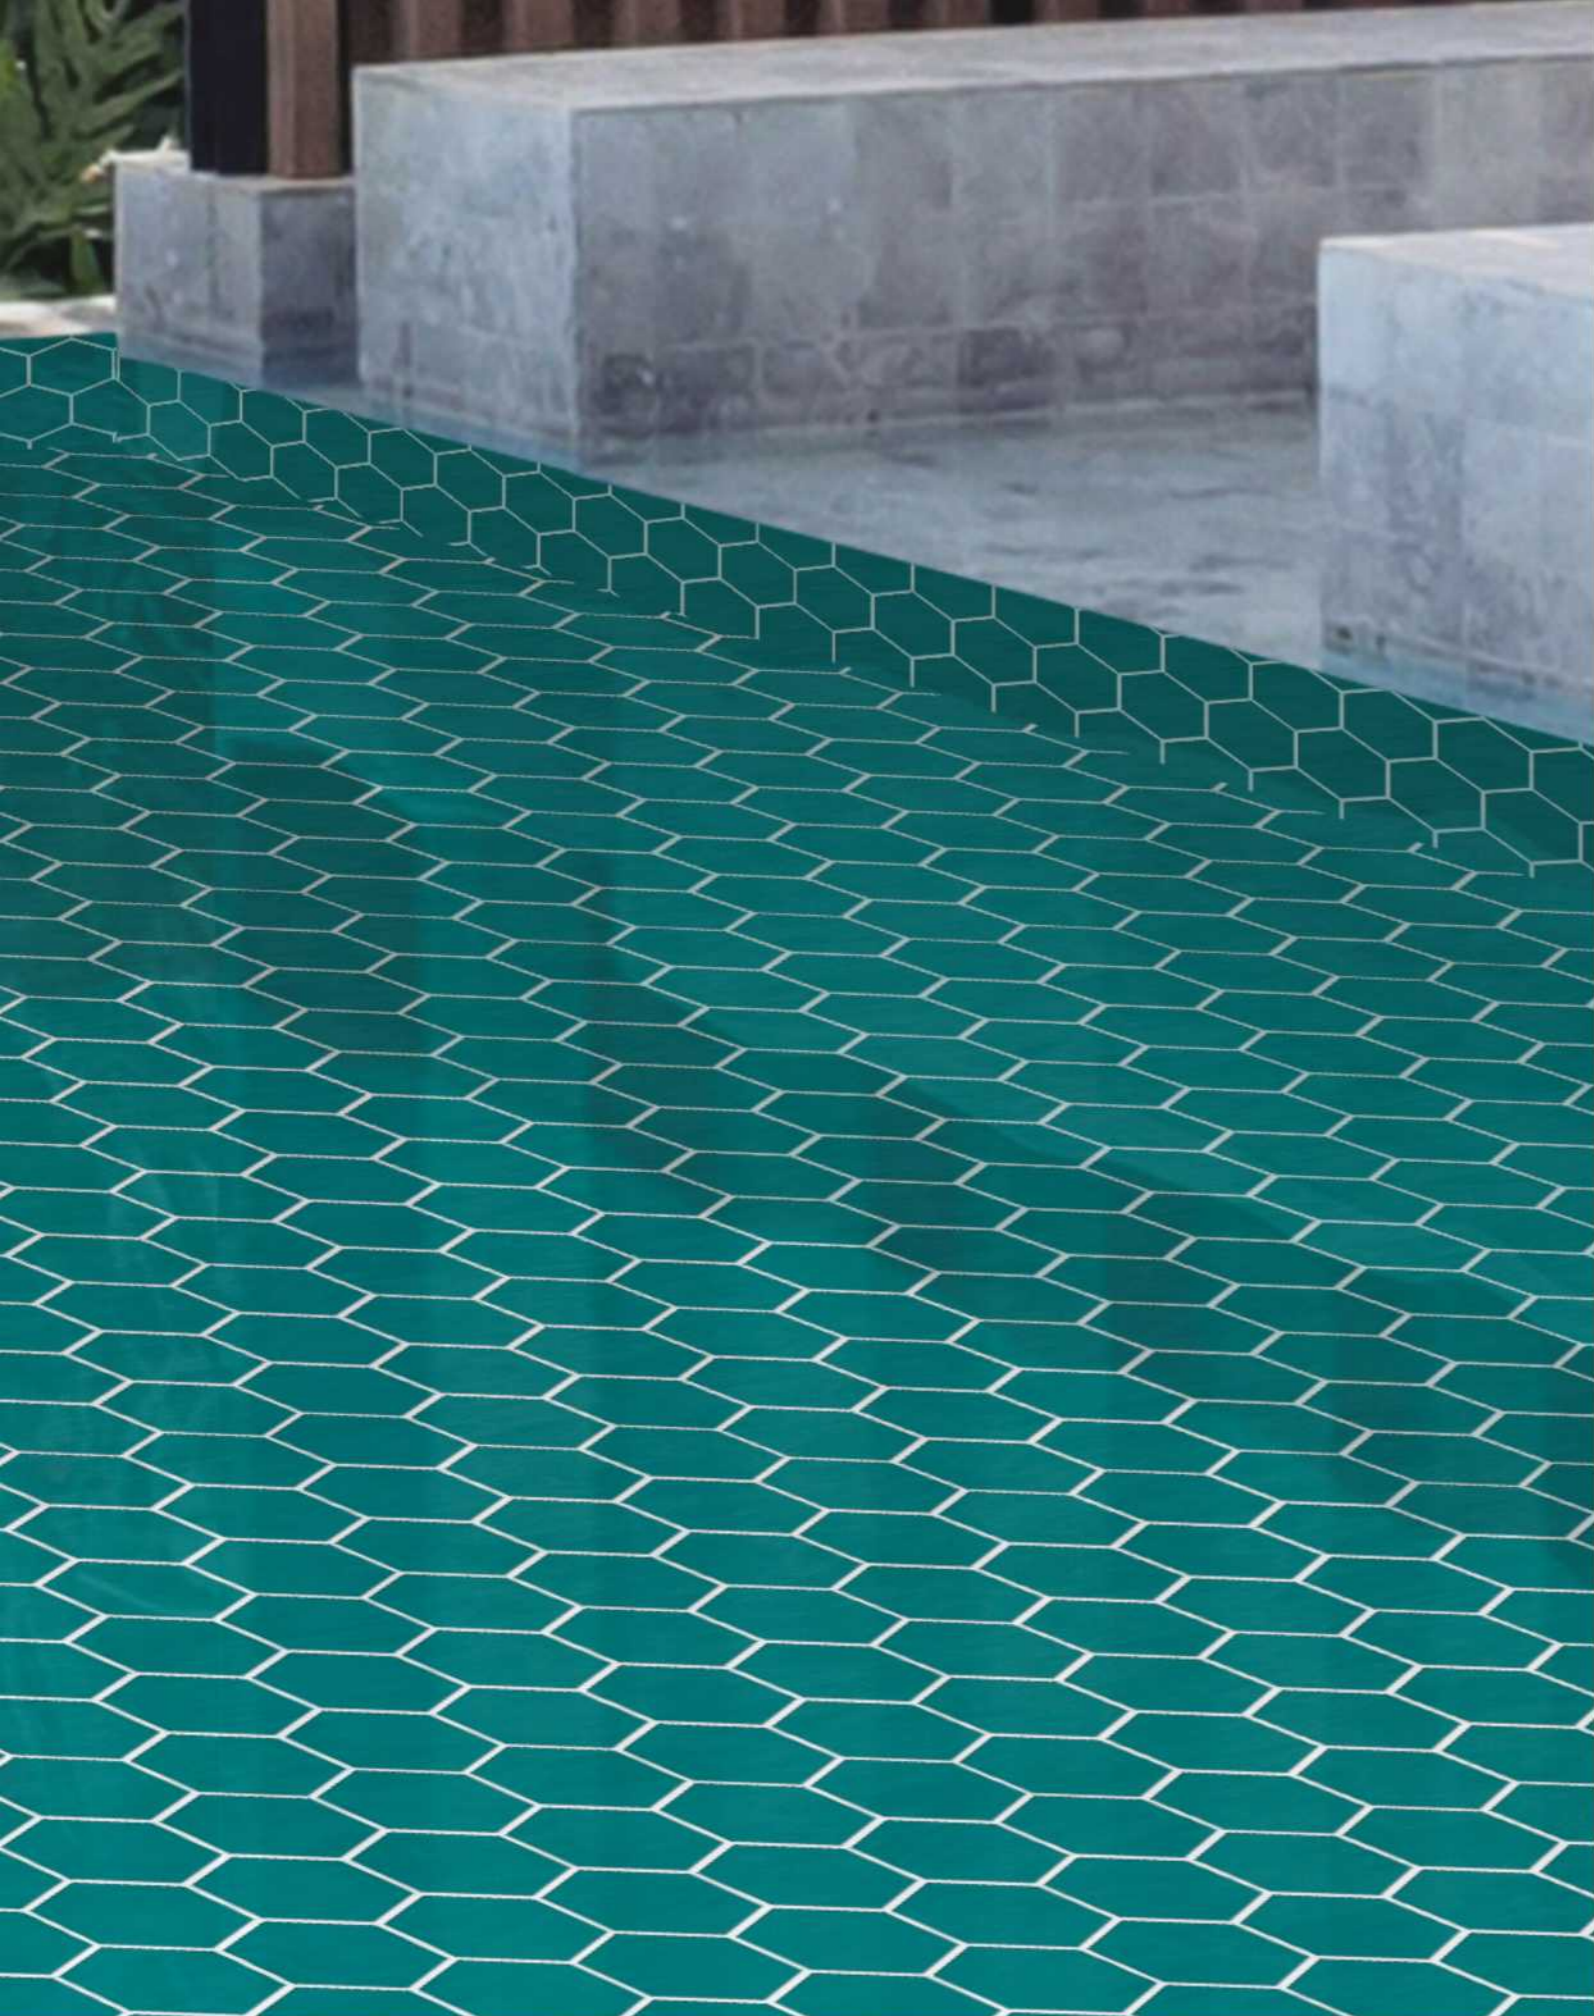

# THE UNTAMED LEGACY

URBANE

MX191011

URBANE

M 1913

Ideal for  
various styles and sizes,  
these surfaces are  
perfect for any kind  
and any size of  
swimming pool.

COLOR 

MATT