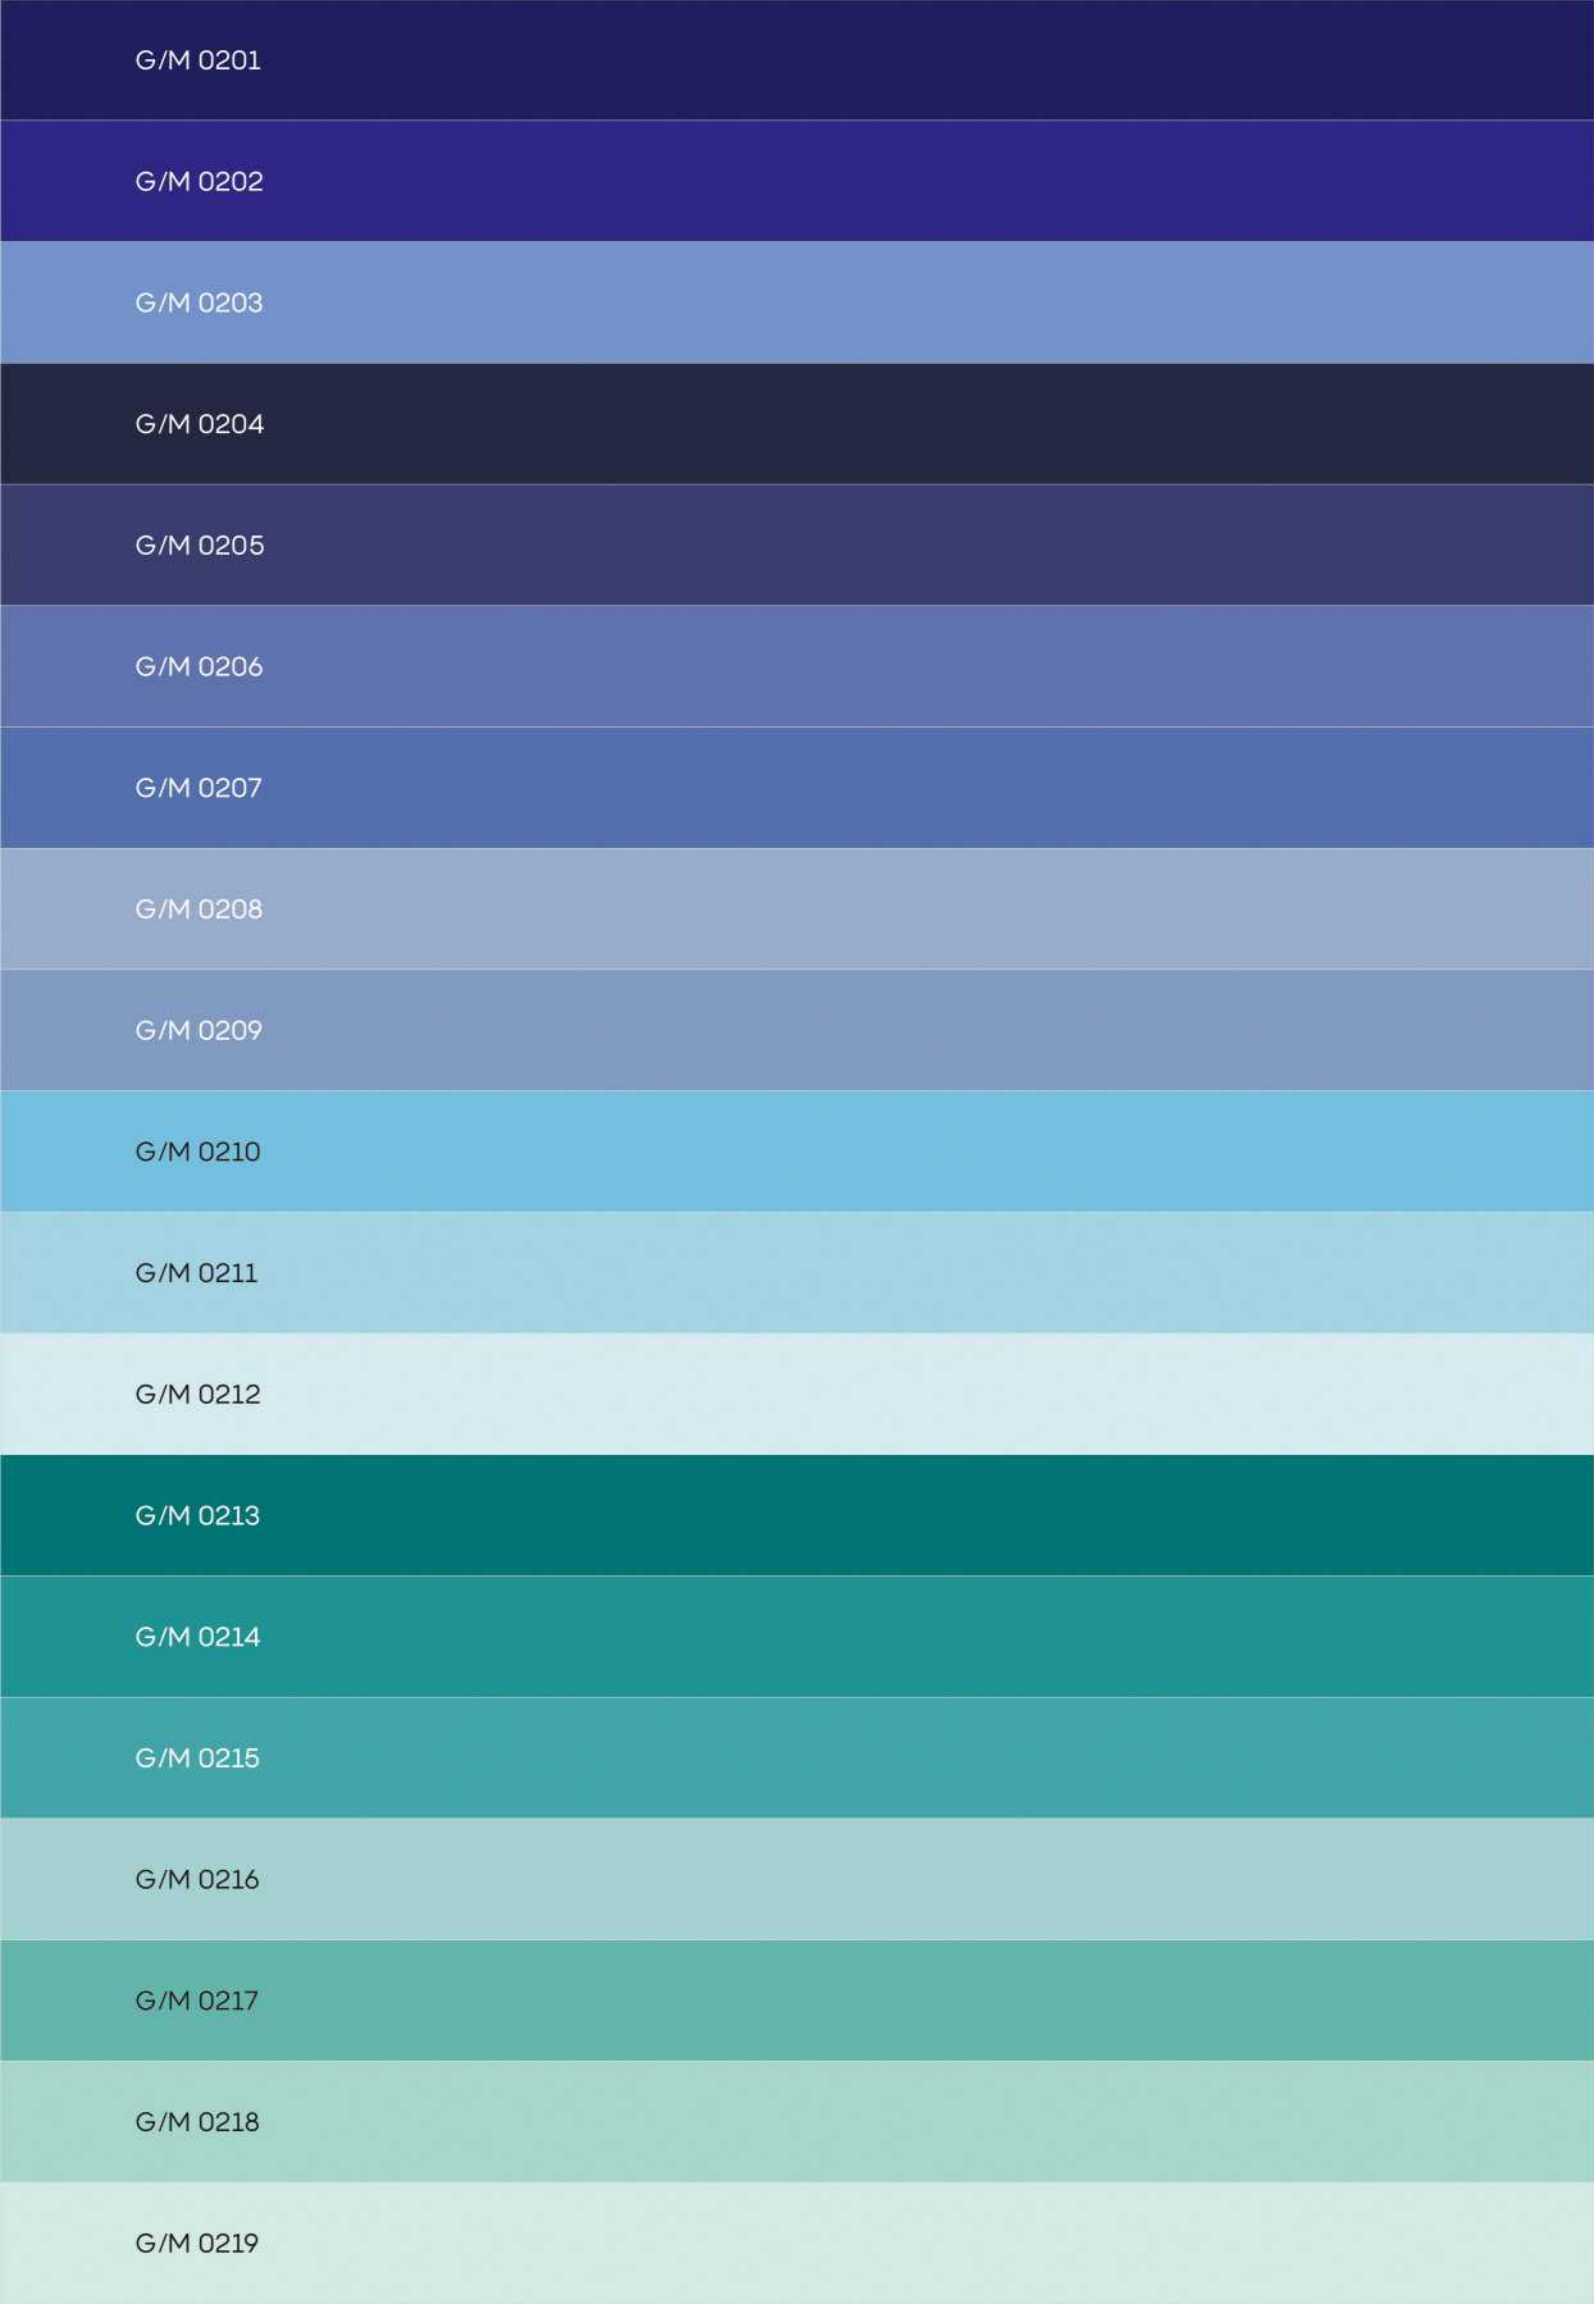

## FEATURES

Resistant to color fading

Chemical resistant

Frost resistant

Thermal shock resistant

Abrasion resistant

High breaking strength

Water absorption